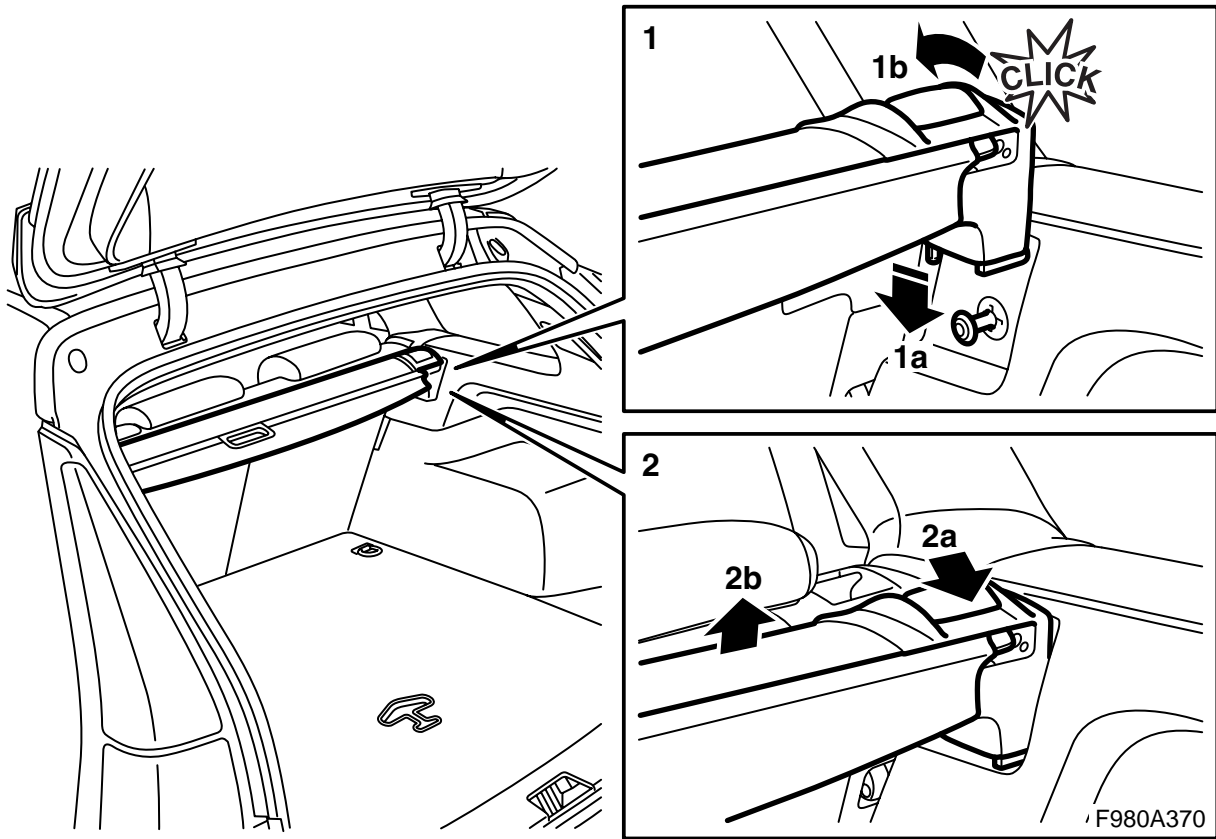

**MONTERINGSANVISNING · INSTALLATION INSTRUCTIONS
MONTAGEANLEITUNG · INSTRUCTIONS DE MONTAGE**

Saab 9-3 5D M06-

Cargo cover

Accessories Part No.	Group	Date	Instruction Part No.	Replaces
12 796 049	9:89-28	Oct 05	32 025 590	12 796 049 Feb 05

F980A369

1 To fit

⚠ WARNING

A cassette which is incorrectly fitted can detach and cause personal injury in the event of a collision, sudden braking or similar.

2 To remove

Important

This is a cargo cover and cannot support any load.
