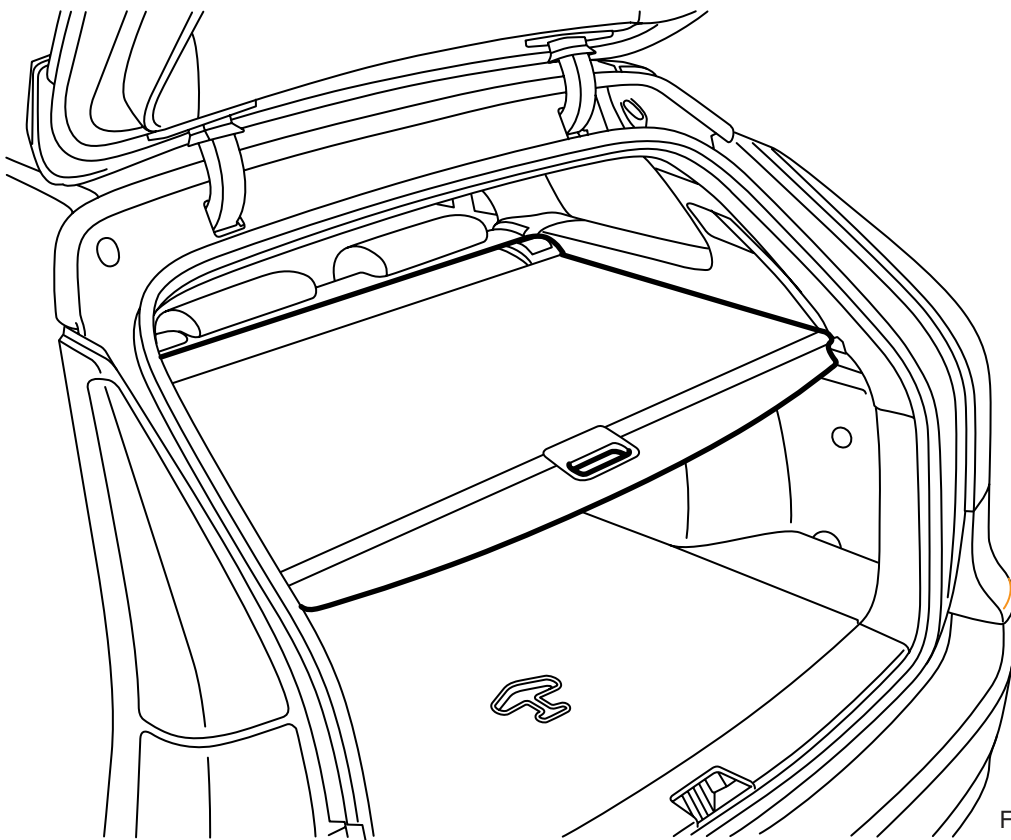

**MONTERINGSANVISNING · INSTALLATION INSTRUCTIONS
MONTAGEANLEITUNG · INSTRUCTIONS DE MONTAGE**

Saab 9-3 5D M06-

Cargo cover

Accessories Part No.	Group	Date	Instruction Part No.	Replaces
12 796 049	9:89-28	Oct 05	32 025 590	12 796 049 Feb 05

F980A369

1 To fit

⚠ WARNING

A cassette which is incorrectly fitted can detach and cause personal injury in the event of a collision, sudden braking or similar.

2 To remove

Important

This is a cargo cover and cannot support any load.
