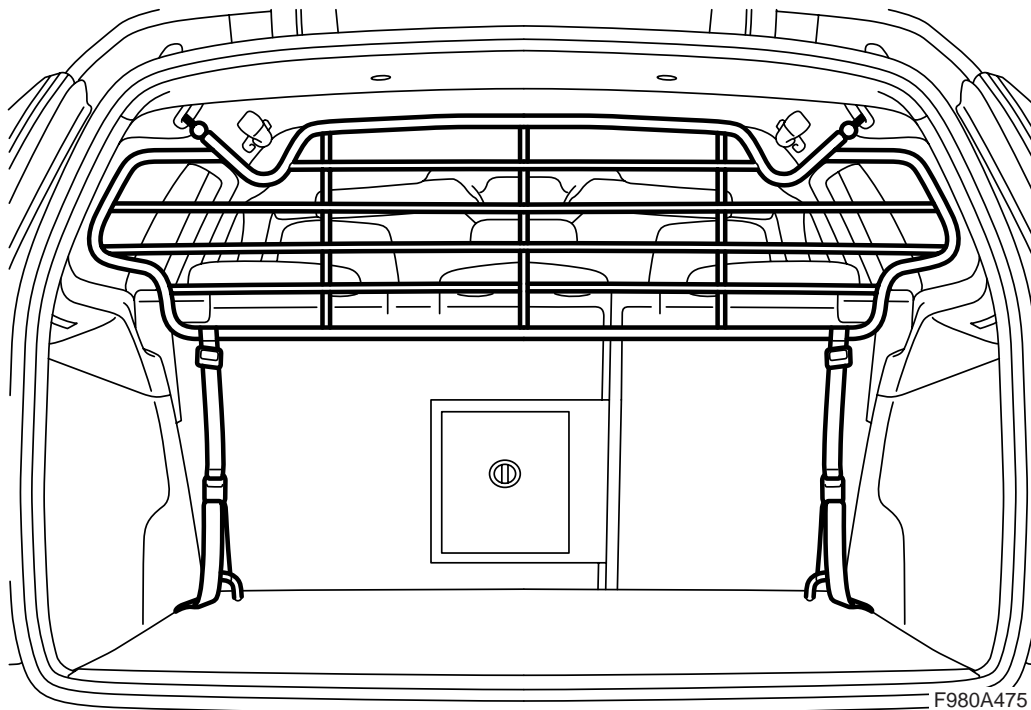

**MONTERINGSANVISNING · INSTALLATION INSTRUCTIONS
MONTAGEANLEITUNG · INSTRUCTIONS DE MONTAGE**

Cargo guard

Accessories Part No.	Date	Instruction Part No.	Replaces
32 025 882	Jun 06	32 025 884	

F980A475

F980A476

⚠ WARNING

The load in the luggage compartment must be secured firmly even if the cargo guard is correctly fitted. The only purpose of the guard is to prevent **light** objects from being thrown forward in the cabin in the event of sudden braking or a collision.