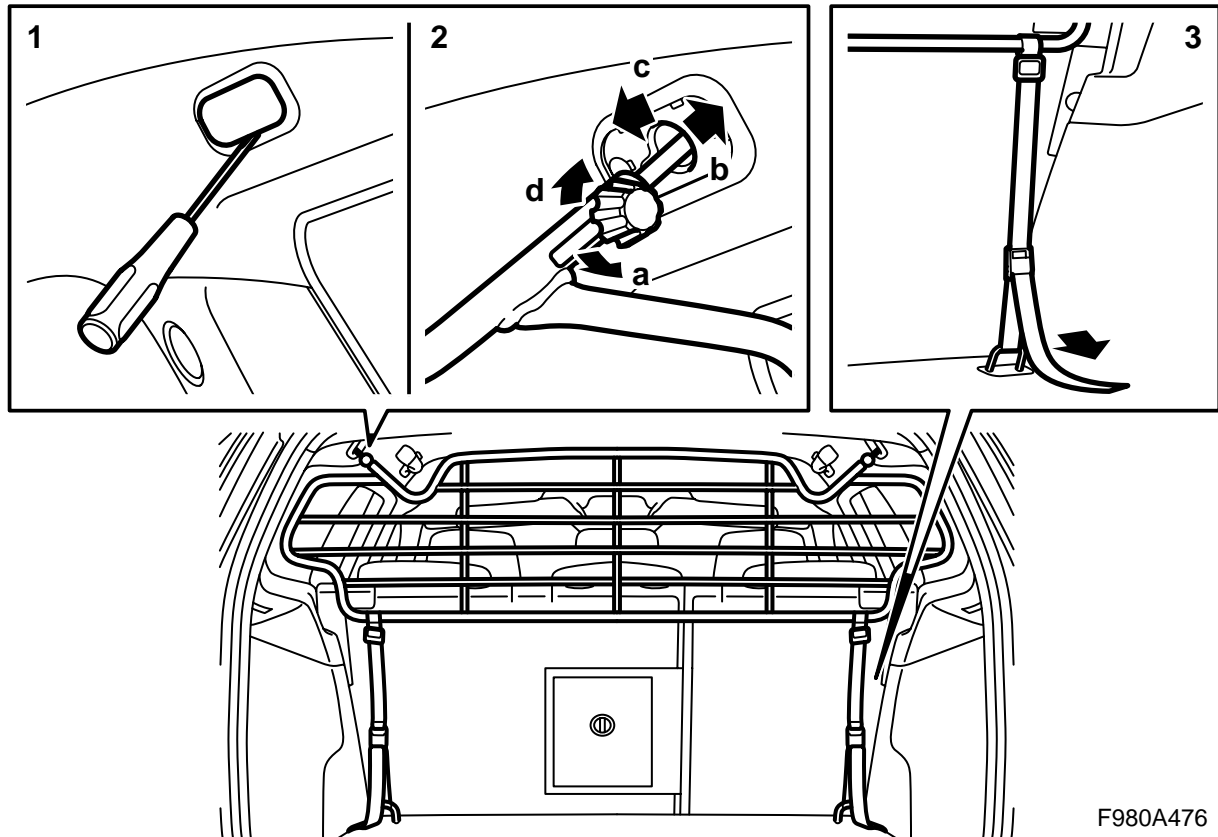

**MONTERINGSANVISNING · INSTALLATION INSTRUCTIONS
MONTAGEANLEITUNG · INSTRUCTIONS DE MONTAGE**

Cargo guard

Accessories Part No.	Date	Instruction Part No.	Replaces
32 025 882	Jun 06	32 025 884	

F980A475

F980A476

⚠ WARNING

The load in the luggage compartment must be secured firmly even if the cargo guard is correctly fitted. The only purpose of the guard is to prevent **light** objects from being thrown forward in the cabin in the event of sudden braking or a collision.