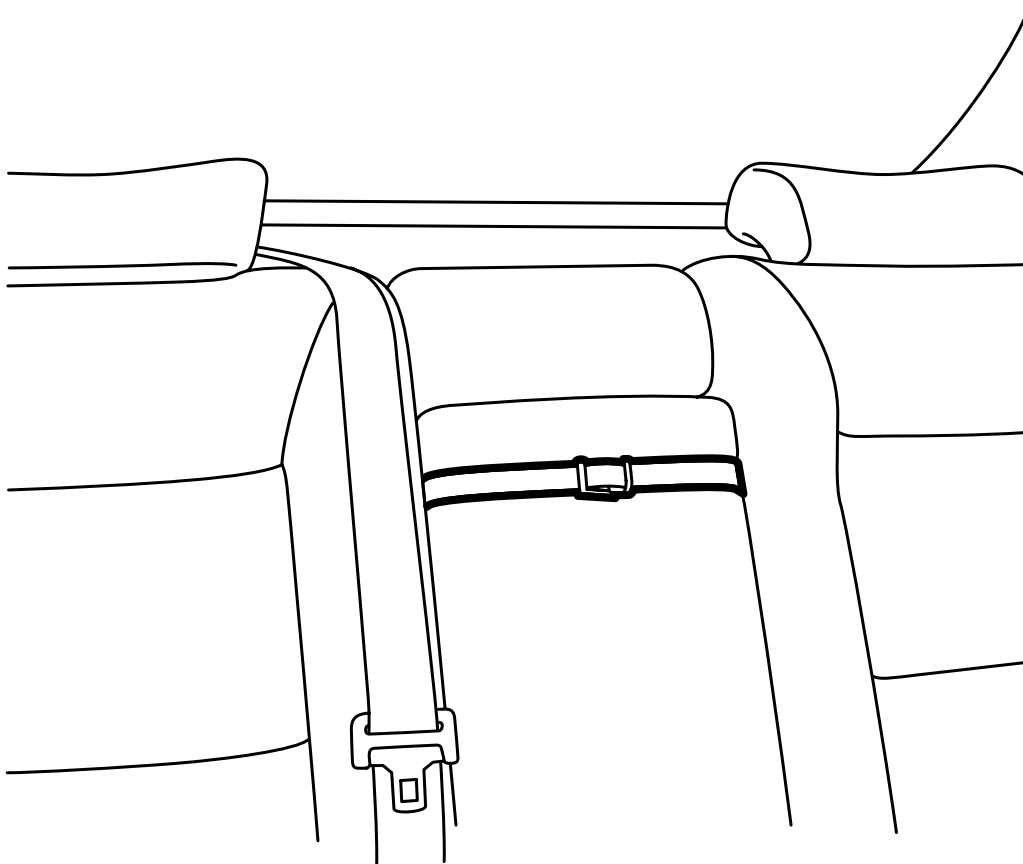

SAAB

**MONTERINGSANVISNING · INSTALLATION INSTRUCTIONS
MONTAGEANLEITUNG · INSTALLATIONS DE MONTAGE**

Saab 900 3D/5D M94-, Saab 9-3 3D/5D, Saab 9-5 4D

Safety strap, centre armrest

Accessories Part No.	Group	Date	Instruction Part No.	Replaces
400 108 262	9:88-7	Aug 99	50 27 453	50 27 453 Apr 97

E852A009

Read all through the instructions before use.

⚠ WARNING

When a rear-facing child safety seat such as the Saab Child Seat is fitted in the centre position of the rear seat in the Saab 900 M94- 3D/5D, Saab 9-3 3D/5D and Saab 9-5 4D, the centre armrest must be secured in place with this strap. If this is not done, the centre armrest could swing down in the event of a frontal collision.

- 1 Lower the centre armrest and long-load hatch.
- 2 Fit the strap round the long-load hatch and close it, making sure that it locks properly in place.
- 3 Fold up the centre armrest.
- 4 Secure the centre armrest with the safety strap just above the centre armrest's strap.

Do not tighten the strap so hard that the centre armrest is deformed.