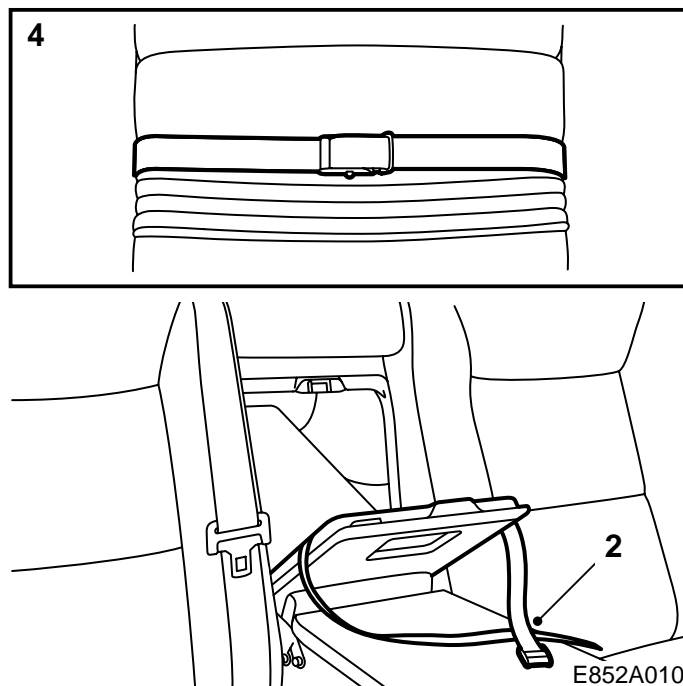

SAAB

**MONTERINGSANVISNING · INSTALLATION INSTRUCTIONS
MONTAGEANLEITUNG · INSTALLATIONS DE MONTAGE**

Saab 900 3D/5D M94-, Saab 9-3 3D/5D, Saab 9-5 4D

Safety strap, centre armrest

Accessories Part No.	Group	Date	Instruction Part No.	Replaces
400 108 262	9:88-7	Aug 99	50 27 453	50 27 453 Apr 97

E852A009

Read all through the instructions before use.

⚠ WARNING

When a rear-facing child safety seat such as the Saab Child Seat is fitted in the centre position of the rear seat in the Saab 900 M94- 3D/5D, Saab 9-3 3D/5D and Saab 9-5 4D, the centre armrest must be secured in place with this strap. If this is not done, the centre armrest could swing down in the event of a frontal collision.

- 1 Lower the centre armrest and long-load hatch.
- 2 Fit the strap round the long-load hatch and close it, making sure that it locks properly in place.
- 3 Fold up the centre armrest.
- 4 Secure the centre armrest with the safety strap just above the centre armrest's strap.

Do not tighten the strap so hard that the centre armrest is deformed.