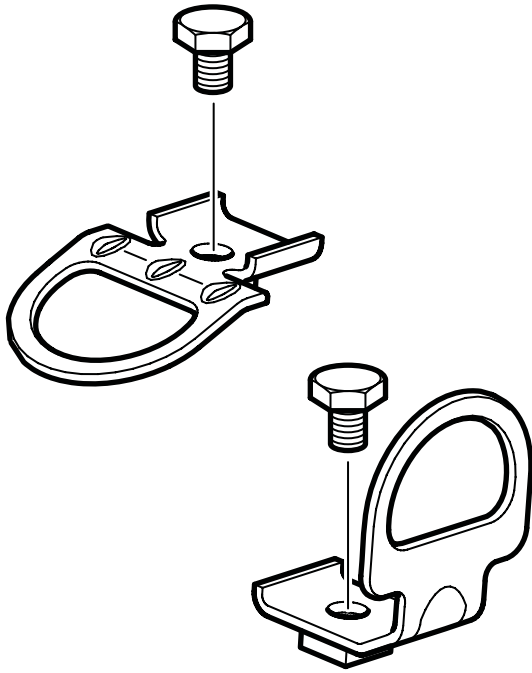

**MONTERINGSANVISNING · INSTALLATION INSTRUCTIONS
MONTAGEANLEITUNG · INSTRUCTIONS DE MONTAGE**

Saab 9-5

Accessories Part No.	Date	Instruction Part No.	Replaces
12 822 099 12 822 100	Apr 10	12 823 510	

12822099

12822100

G980A009