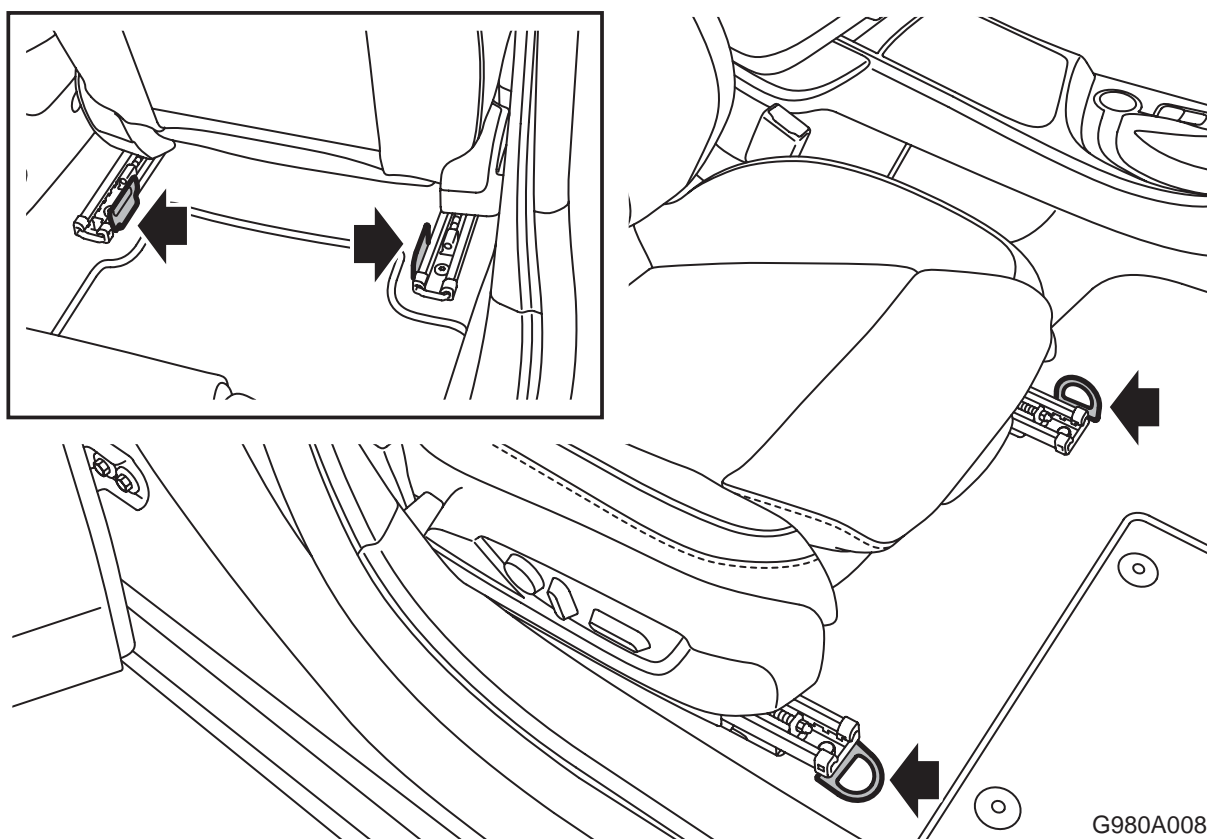

**MONTERINGSANVISNING · INSTALLATION INSTRUCTIONS
MONTAGEANLEITUNG · INSTRUCTIONS DE MONTAGE**

Saab 9-5

Accessories Part No.	Date	Instruction Part No.	Replaces
12 822 099 12 822 100	Apr 10	12 823 510	

12822099