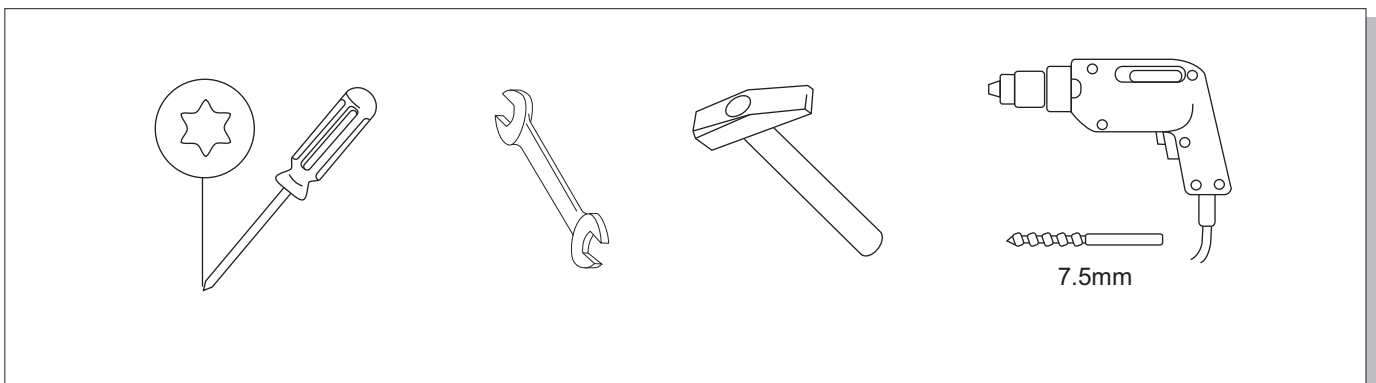

MONTERINGSANVISNING · INSTALLATION INSTRUCTIONS
MONTAGEANLEITUNG · INSTRUCTIONS DE MONTAGE

Accessories Part No	Date	Instruction Part No.	Replaces
12807249/32026333	OCT 10	13294664	

C	Template
---	----------