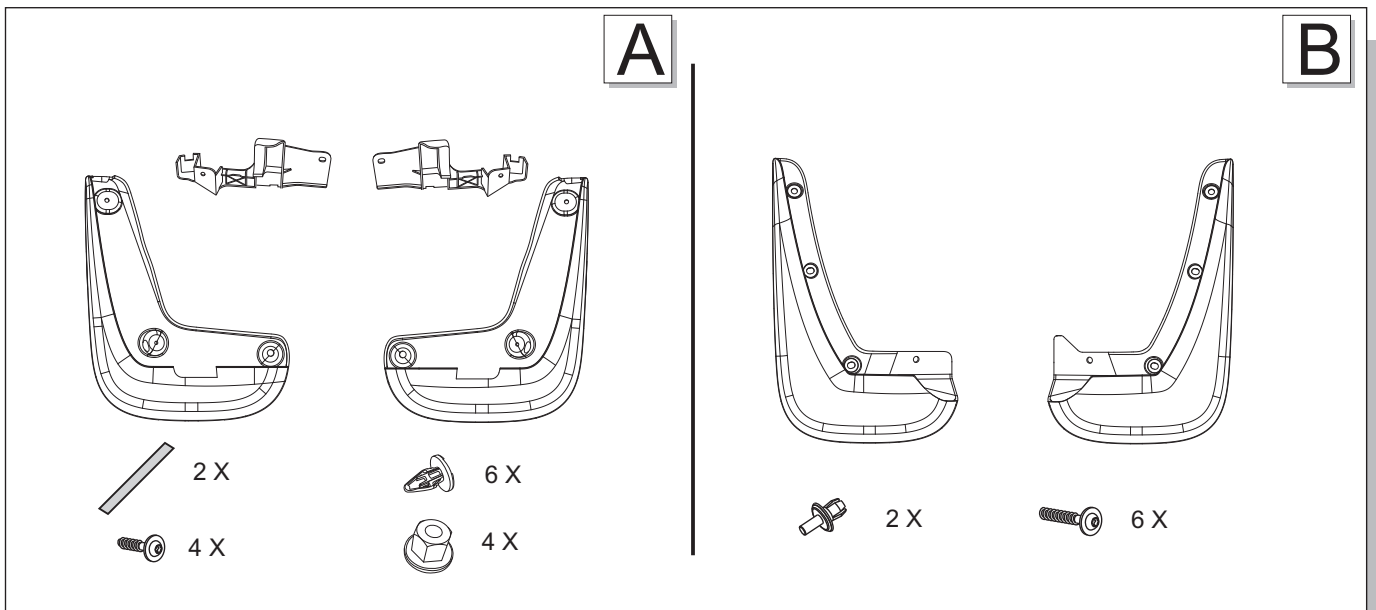

MONTERINGSANVISNING · INSTALLATION INSTRUCTIONS
MONTAGEANLEITUNG · INSTRUCTIONS DE MONTAGE

Accessories Part No	Date	Instruction Part No.	Replaces
12807249/32026333	OCT 10	13294664	

C	Template
---	----------